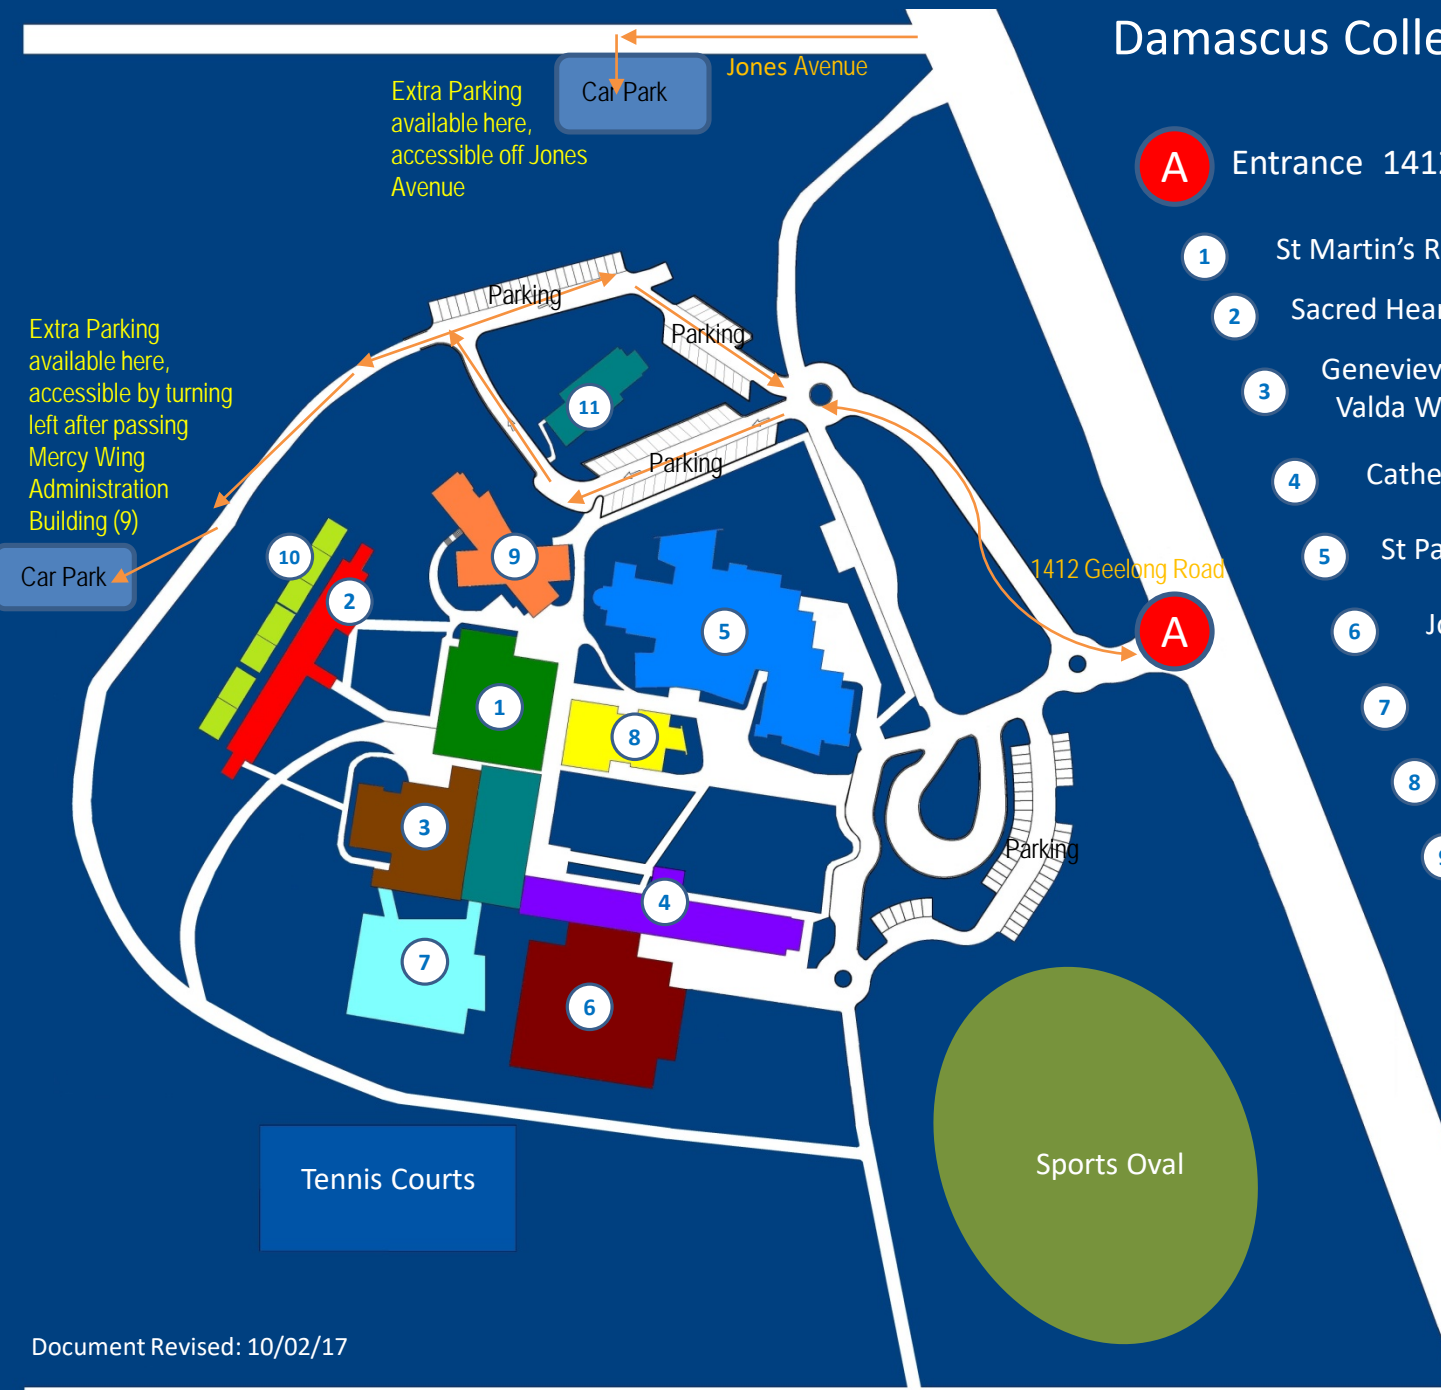

Damascus College Ballarat

Entrance 1412 Geelong Rd

St Martin's Resource Centre

Sacred Heart Wing

Genevieve Mc Donald Science Wing & Valda Ward Auditorium

Catherine McAuley Wing

St Paul's Arts & Technology Wing

John Shannon Centre

Bishop Connors Wing

Staff Office & Lounge

Mercy Wing Administration

Gym Room & Storage

Uniform Shop & Archives