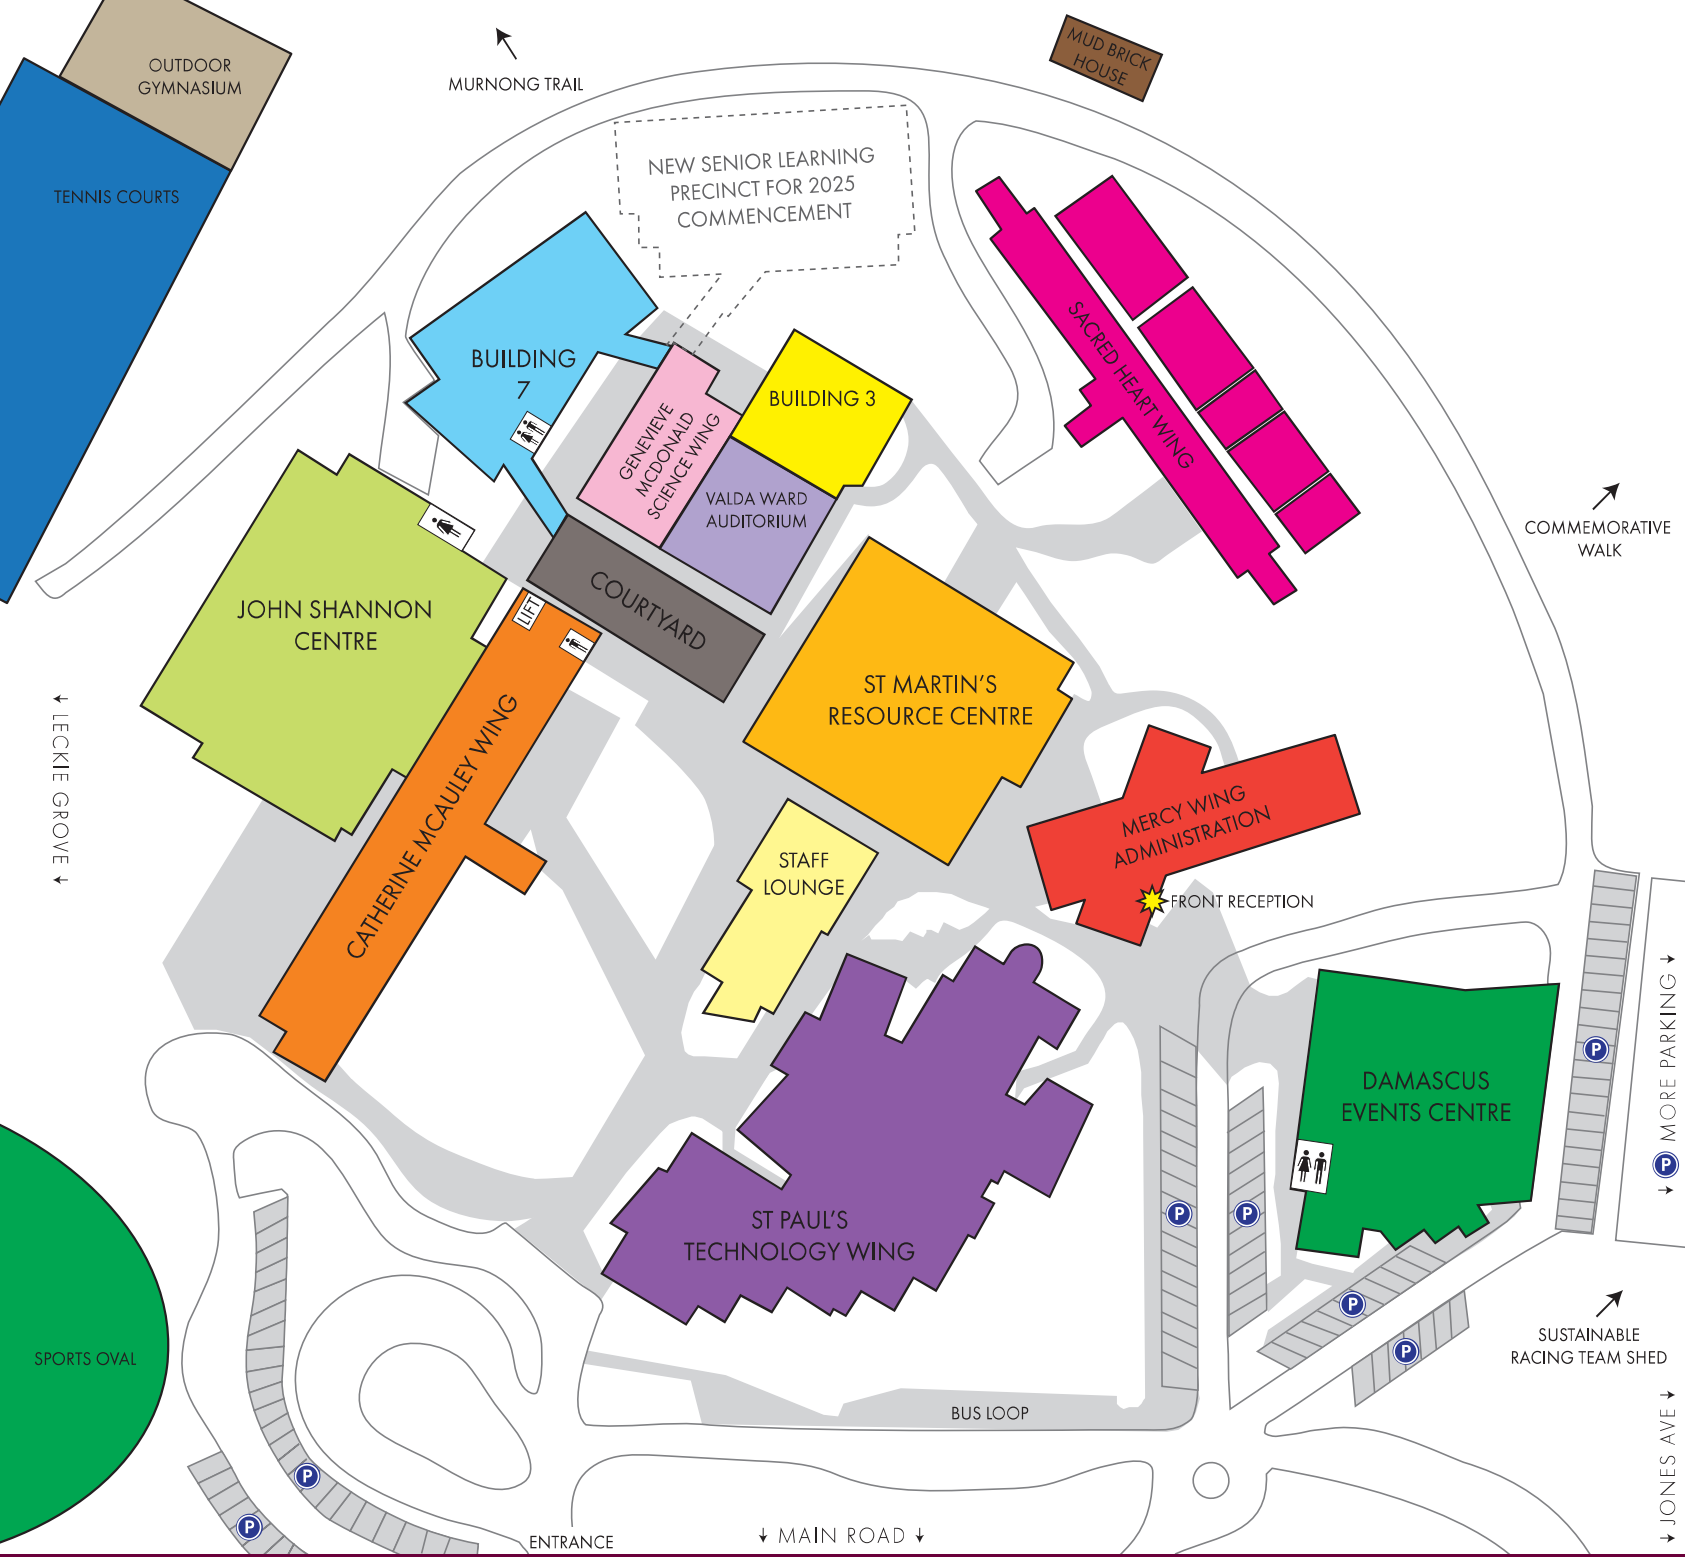

Damascus College CAMPUS MAP

- DAMASCUS EVENTS CENTRE
- ST PAUL'S TECHNOLOGY WING
- STAFF LOUNGE
- ST MARTIN'S RESOURCE CENTRE
- MERCY WING ADMINISTRATION AND FRONT RECEPTION
- SACRED HEART WING
- BUILDING 3
- VALDA WARD AUDITORIUM
- GENEVIEVE MCDONALD SCIENCE WING
- COURTYARD
- BUILDING 7
- JOHN SHANNON CENTRE
- CATHERINE MCAULEY WING
-  TOILETS
- P PARKING